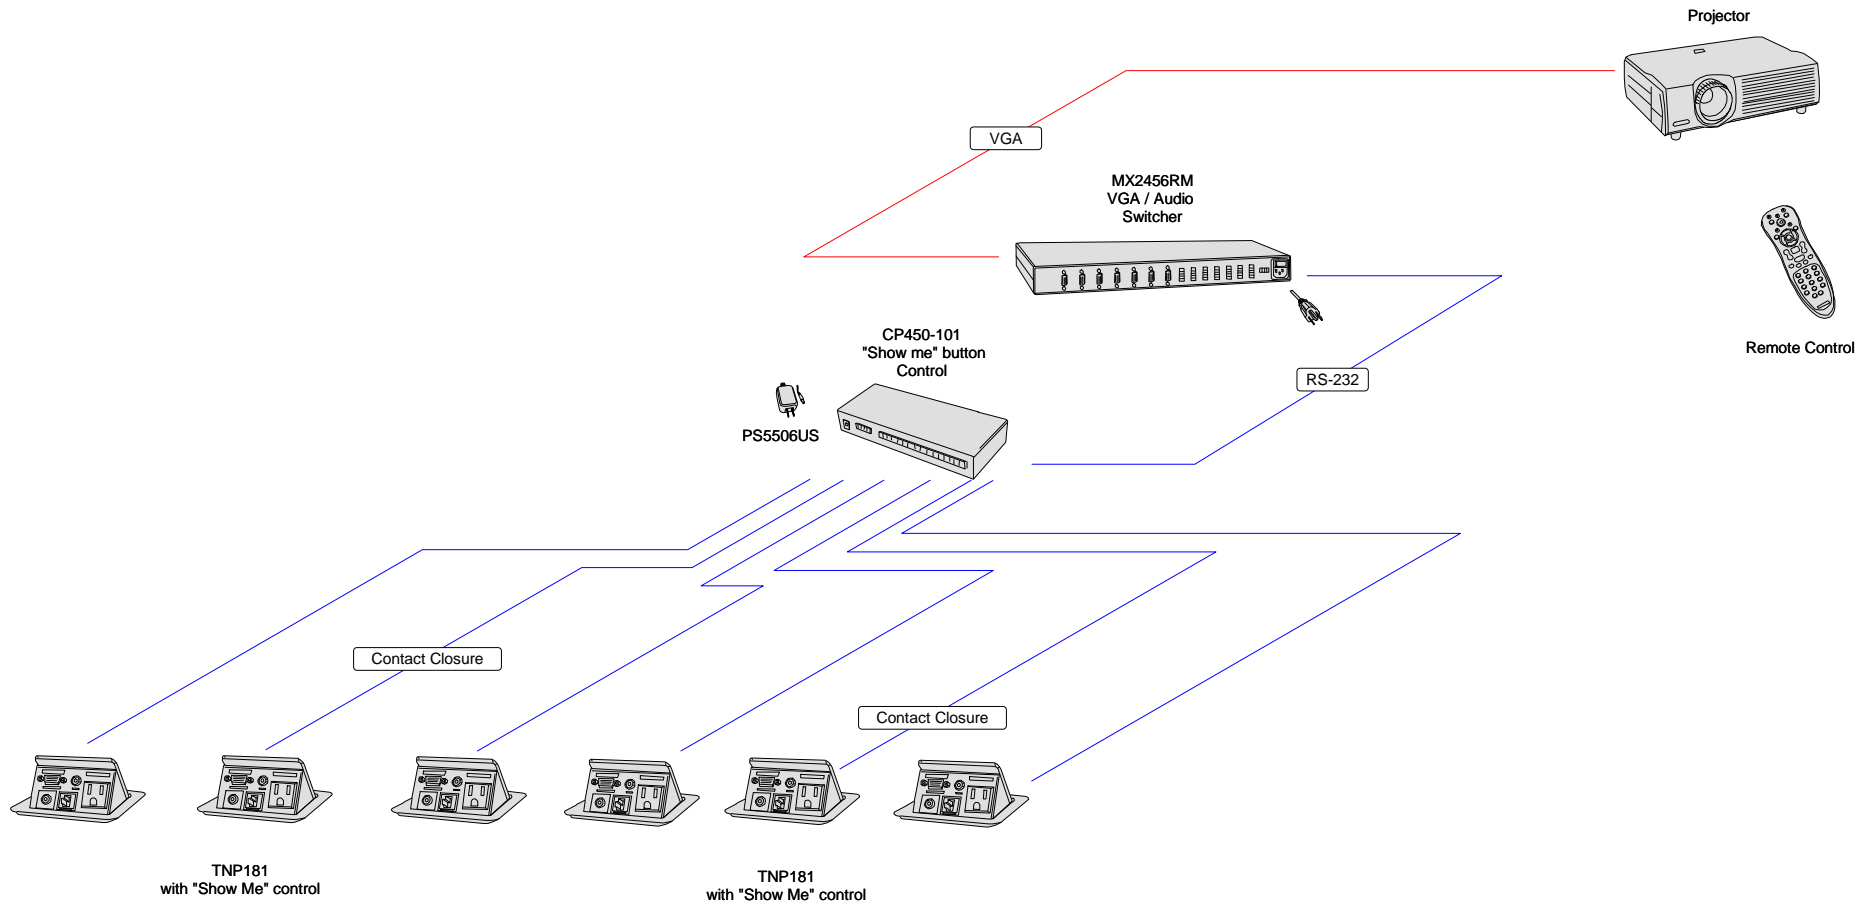

AV Control Solutions

1. Legend
2. Video
   - Audio
   - Control
   - Power