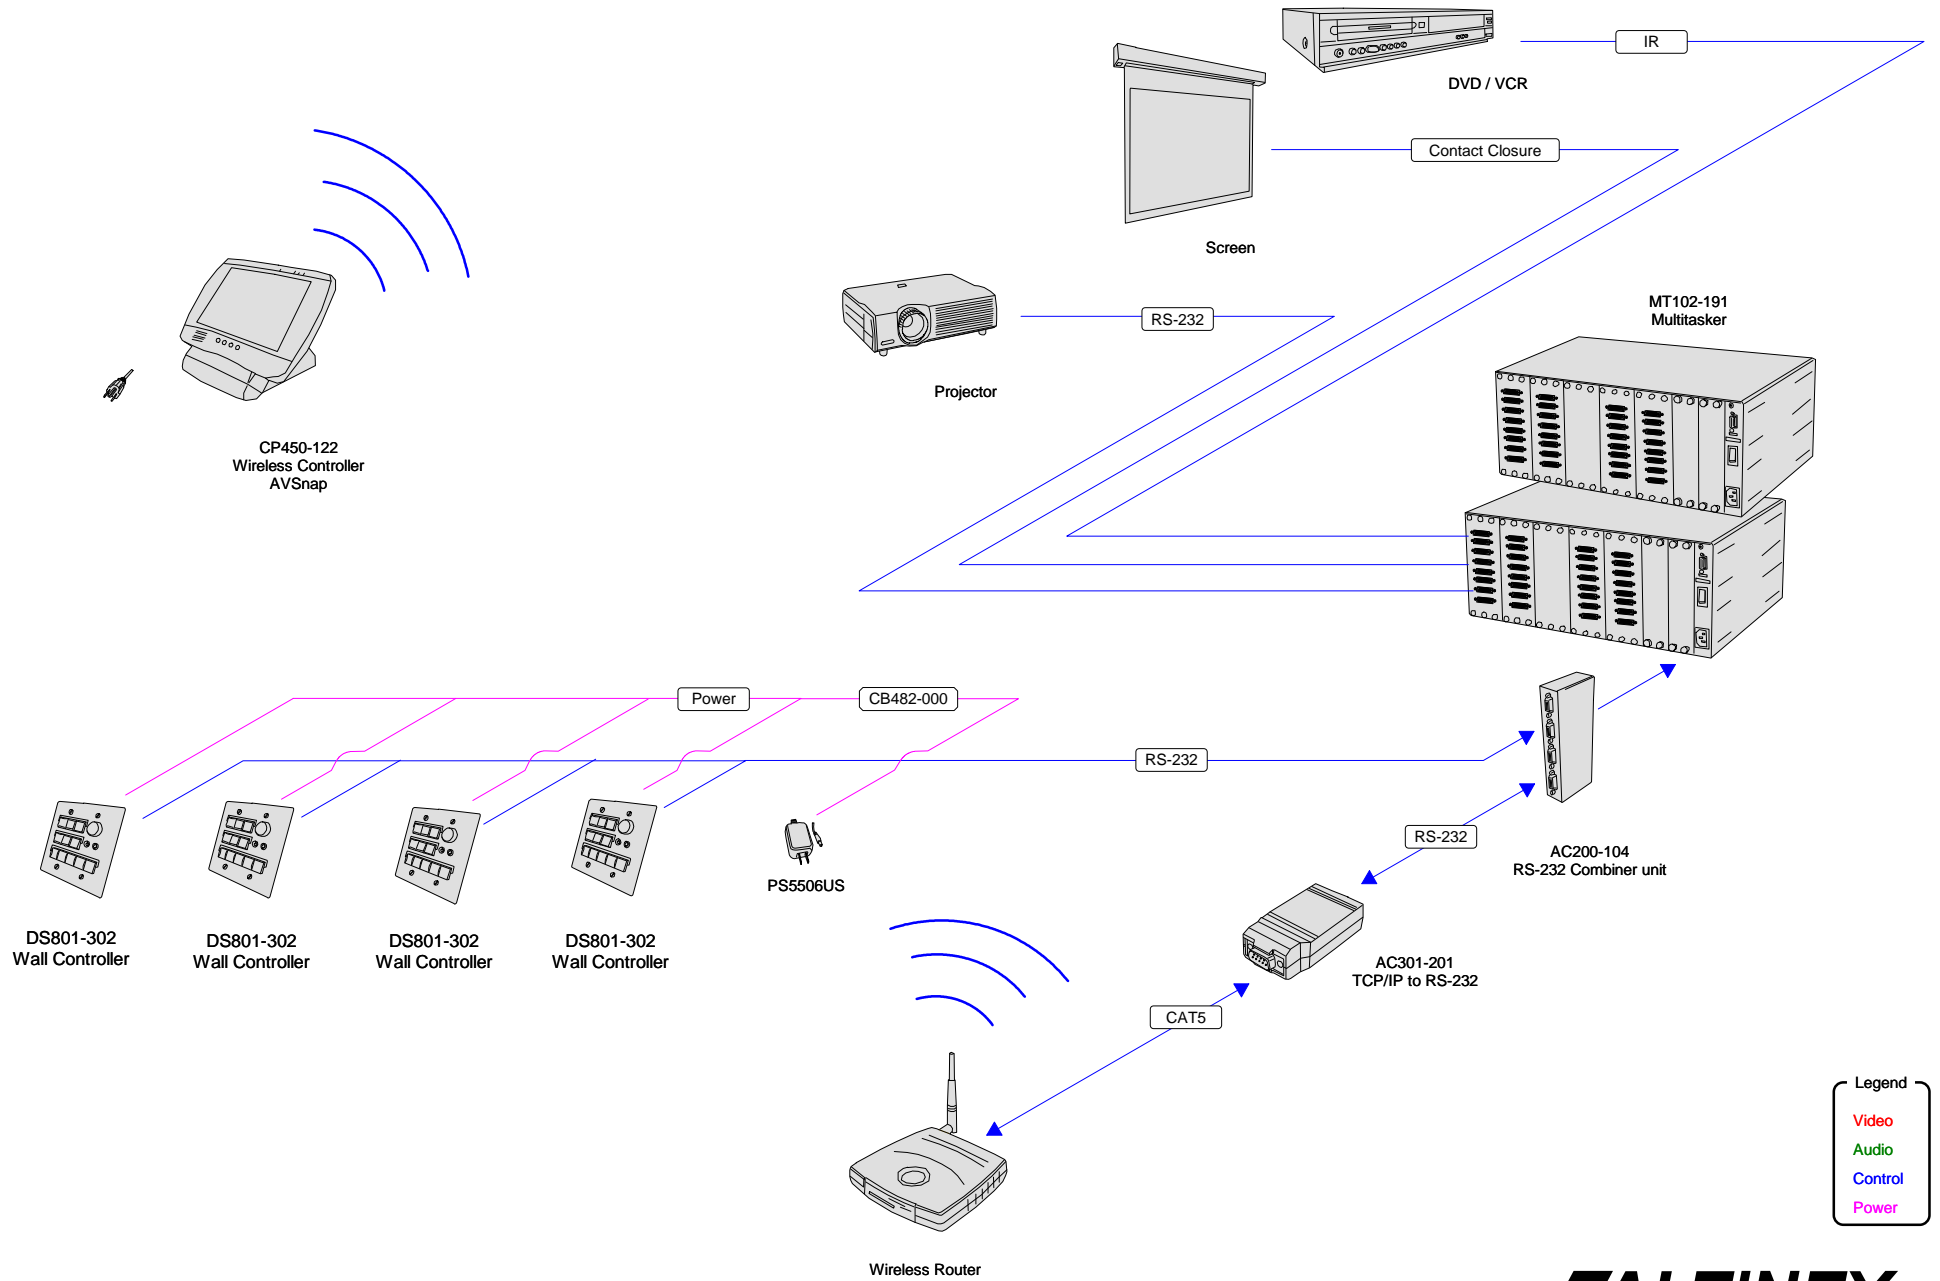

AV Control Solutions

Legend

- Video
- Audio
- Control
- Power

ALTINEX

Phone: 714-990-2300 Fax: 714-990-3303