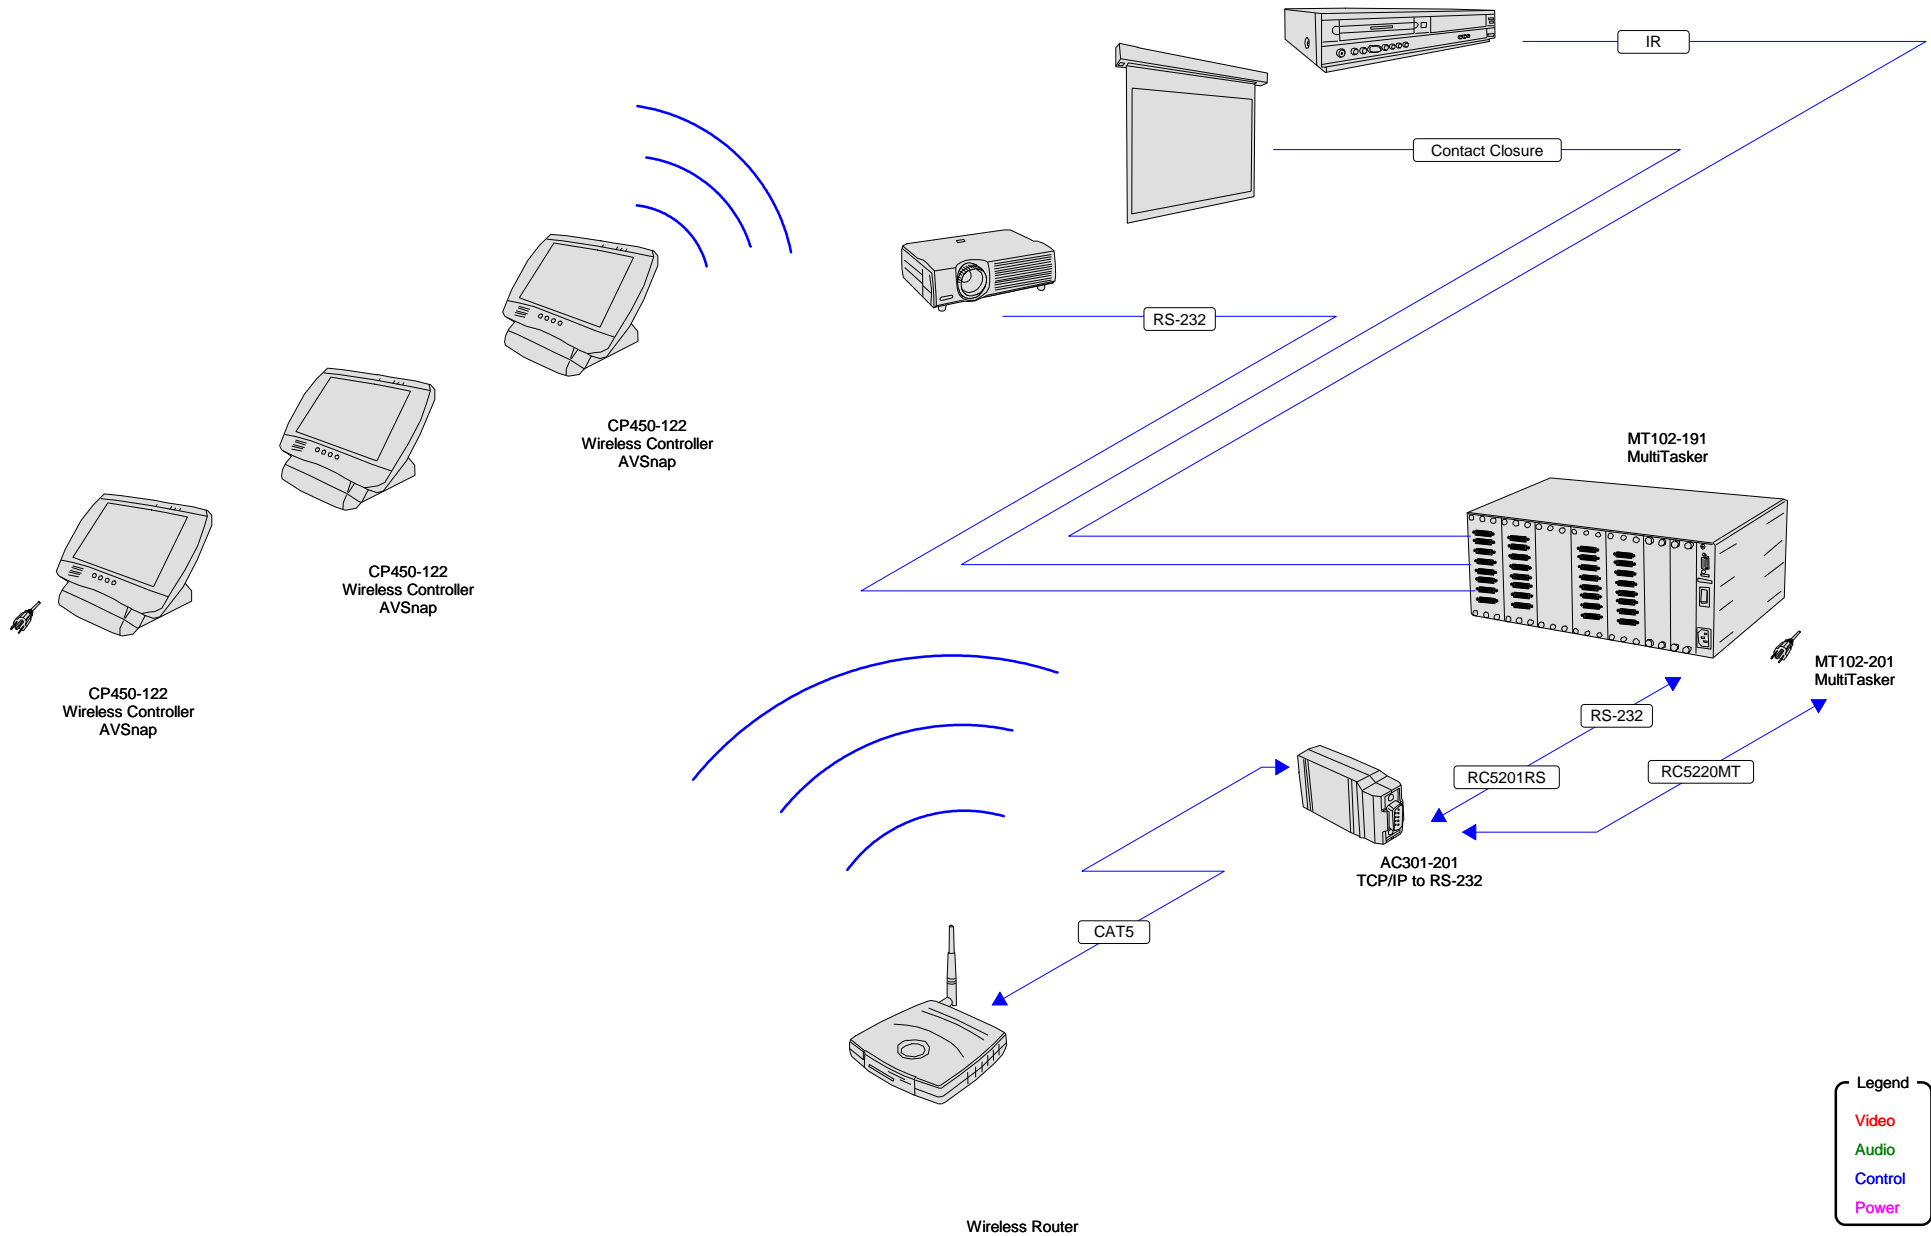

AV Control Solutions